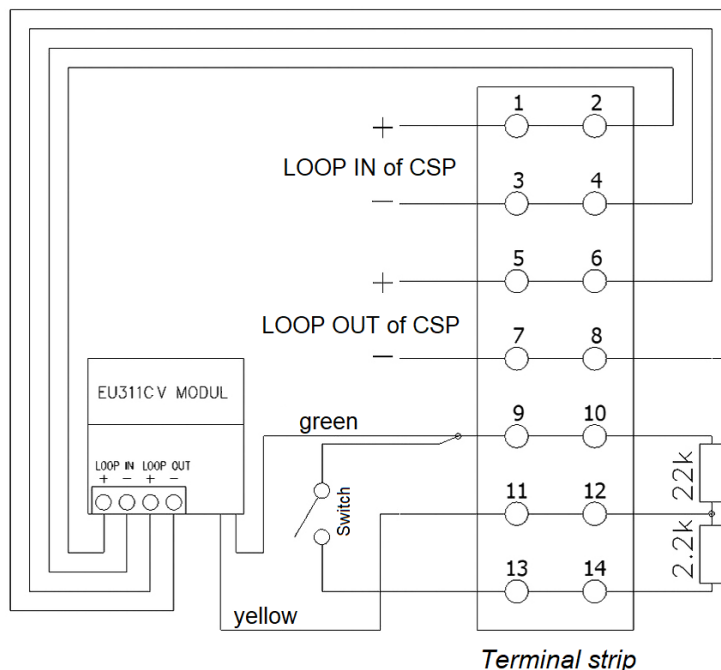

## TYPES OF MANUAL FRE ALARM CALL POINT

ROP-A \_\_\_\_\_  
 M – with a hammer for breaking glass  
 D – without a hammer

ROP-A \_\_\_\_\_  
 3 – version for INIM SmartLight and SmartLoop alarm system  
 4 – version for INIM SmartLine addressable alarm system

## ELECTRICAL INSTALLATION

The connection with the surveillance loop of the INIM SmartLight & SmartLoop alarm system is done the LOOP IN+, LOOP IN- and LOOP OUT+, LOOP OUT-, as shown on diagram below.

*Drawing 1. Electrical diagrams of the Manual Fire Alarm Call Point*

## DIMENSIONS