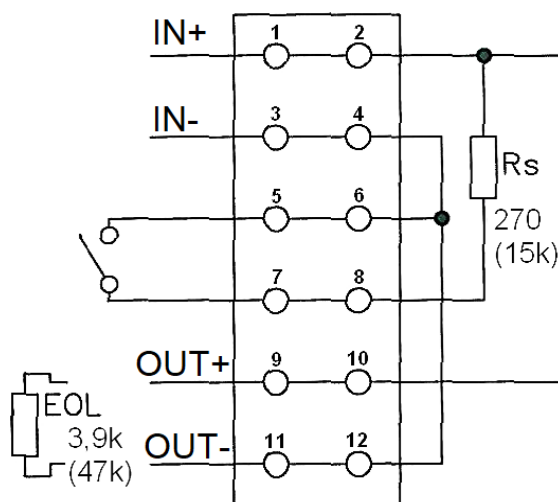

ROP-A \_\_\_\_\_  
 E – a symbol of a burning building, located on the front panel (export version)  
 K – a symbol of a burning building and “POŻAR” inscription on the front panel (national version)

ROP-A \_\_\_\_\_  
 2Y – two contacts that close, after the glass panel has been broken

## ELECTRICAL INSTALLATION

The connection with the surveillance loop of the INIM SmartLight & SmartLoop alarm system is done the LOOP IN+, LOOP IN- and LOOP OUT+, LOOP OUT-, as shown on diagram below.

*Drawing 1. Electrical diagrams of the Manual Fire Alarm Call Point*

The connection with a conventional surveillance loop of the INIM SmartLine alarm system:

*Drawing 2. Electrical diagrams of the Manual Fire Alarm Call Point*

## DIMENSIONS